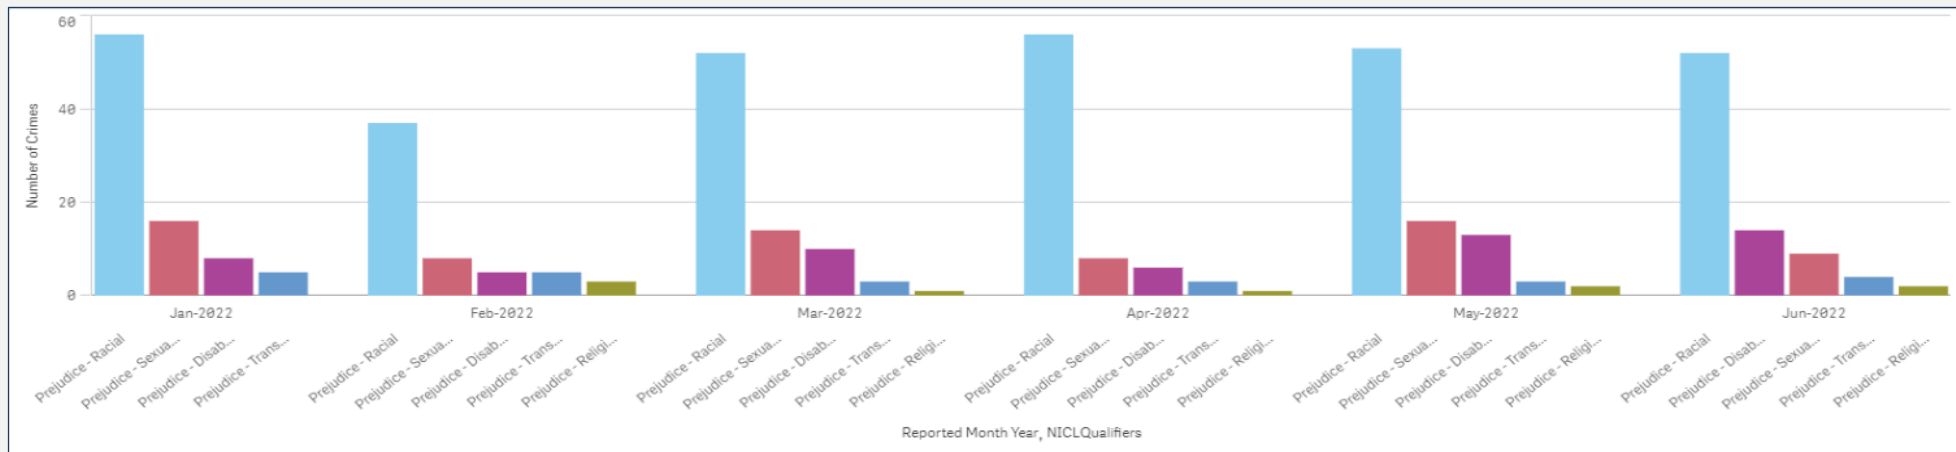

Performance – Hate Crime Overview

Force

Hate Crime is reporting as stable, with a slight loss of seasonality since the impact of Covid. Volumes are now reporting flatter across the year. Year on year reporting increases in Transgender and Sexual Orientation related hate which follows National trends.

Work by the Hate Crime Silver Scrutiny Panel on hate crime video to raise awareness of Hate Crime and how to report it, including details surrounding how the Criminal Justice System responds to it is ongoing. There is an increased focus on Out of Court Disposal outcomes relating to Hate Crimes.

Royal Wootton Bassett CPT

	Number of Crimes	Change (number)	Change (%)
Total	31	11	55%
Prejudice – Racial	28	16	133.3%
Prejudice – Sexual orientation	3	-3	-50.0%
Prejudice - Disability	0	-2	-100.0%
Prejudice - Religion	1	1	0.0%
Prejudice - Transgender	0	0	0.0%

Year on year comparison June 2021 to June 2022 (note: an individual crime can be tagged with more than one prejudice type e.g. sexual orientation & transgender)

Force Hate Crime (6 months to June 2022)